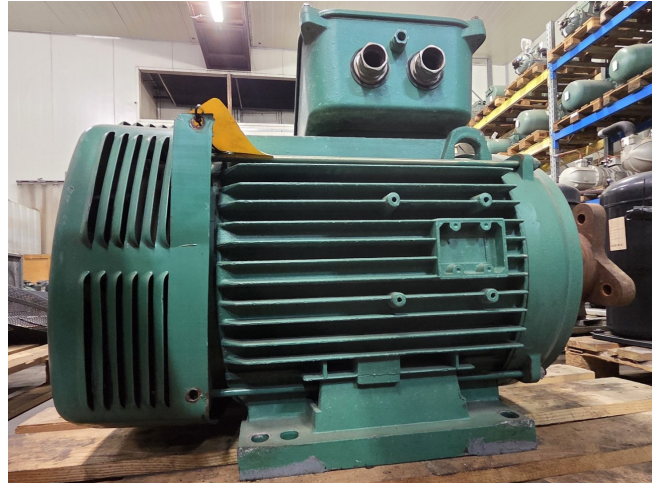

# Leroy Somer PLS250MP-T

## Specifications

Marque	Leroy Somer
Type	PLS250MP-T
kW	90
RPM	1470/1475
Size & Weight	900x480x670 mm (LxWxH) & 360 kg
50 Hz / 60 Hz	50
Stock	1

### Used Leroy Somer PLS250MP-T

Used Leroy Somer PLS250MP-T electro motor with the following specifications:  
50 Hz - 90 kW - 1470/1475 RPM.  
Dimensions: 900x480x670 mm (LxWxH) & 360 kg.